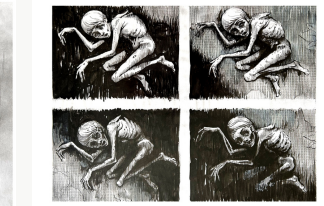

Resurrection 2
€500