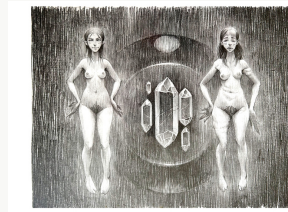

Adversity
€700

Mother
€1000

Predominance
€500

Pinwheel
€600

Alevtina is sleeping
and doesn't know that Tamara
can't be saved anymore (diptych)
€1000

Eternity
€800

Mirror
€1000

Tsar Mountain
€600