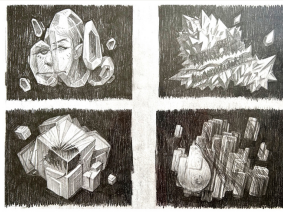

Predominance
€500