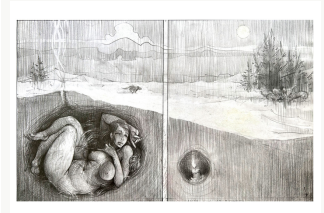

Alevtina is sleeping
and doesn't know that Tamara
can't be saved anymore (diptych)
€1000