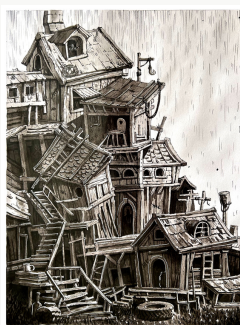

ALEVTINA AND TAMARA. EXHIBITION CATALOG

ORIGINAL ILLUSTRATIONS

Graphite pencil, watercolor, ink, acrylic on paper
30 x 42 cm each

The House that
Lyonka built
€700