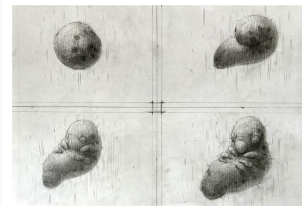

Borning
€600