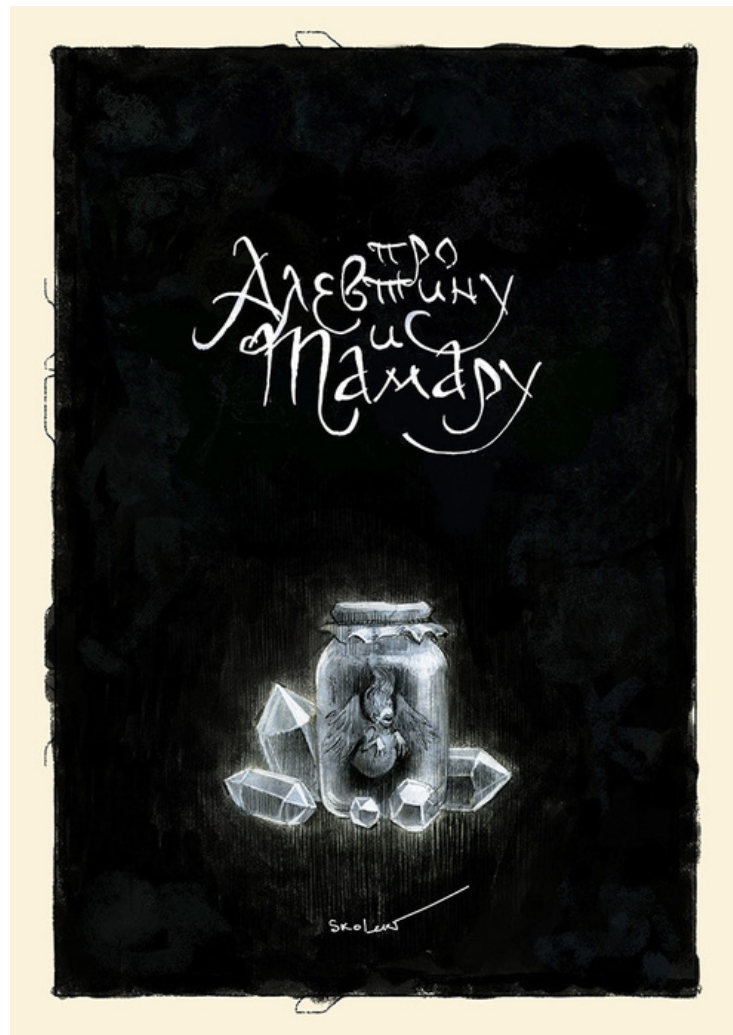

ALEVTINA AND TAMARA. EXHIBITION CATALOG

ARTBOOK

ALEVTINA AND TAMARA GRAPHIC FAIRYTALES NOVEL

2024

Edition of 300 copies

€120 each

€180 book with a unique hand-drawing Sketch inside