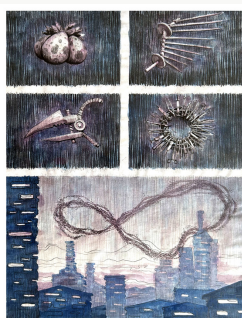

Hide and Seek
€1000

Goat
€1000

Soil
€700

Fairies
€500

Another
€500

Variations
€800

ALEVTINA AND TAMARA. EXHIBITION CATALOG

ORIGINAL ILLUSTRATIONS

Graphite pencil, watercolor, ink, acrylic on paper
30 x 42 cm each

Kind Broad
€700

Birds
€800

Eclipse
€800

Temple
€800

Dream
€800

Forester
€1000

One for the Road
€1000