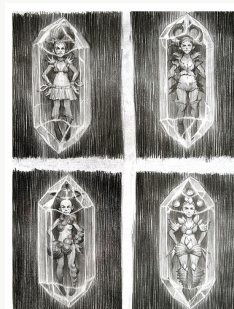

Hide and Seek
€1000

Goat
€1000

Soil
€700

Fairies
€500

Another
€500

Variations
€800

ALEVTINA AND TAMARA. EXHIBITION CATALOG

ORIGINAL ILLUSTRATIONS