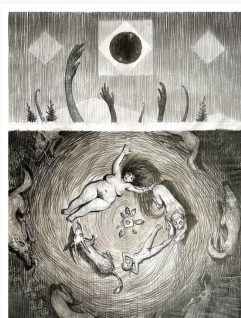

Hide and Seek
€1000

Goat
€1000

Soil
€700

Fairies
€500

Another
€500

Variations
€800

ALEVTINA AND TAMARA. EXHIBITION CATALOG

ORIGINAL ILLUSTRATIONS

Graphite pencil, watercolor, ink, acrylic on paper
30 x 42 cm each

Kind Broad
€700

Birds
€800

Eclipse
€800

Temple
€800

Dream
€800

Forester
€1000

One for the Road
€1000