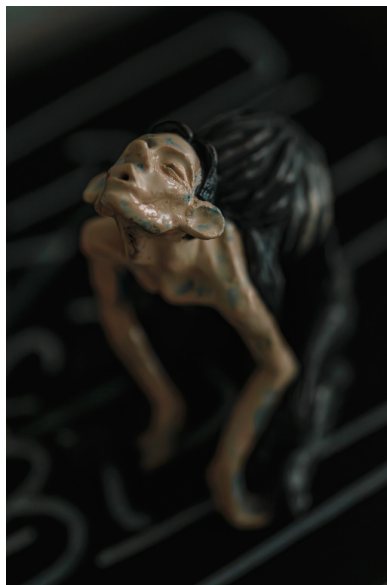

€180 book with a unique hand-drawing Sketch inside

ALEVTINA AND TAMARA. EXHIBITION CATALOG

CERAMIC SCULPTURES

ALEVTINA

2024
Stoneware clay, glaze

€500

LYONKA

2024
Stoneware clay, glaze